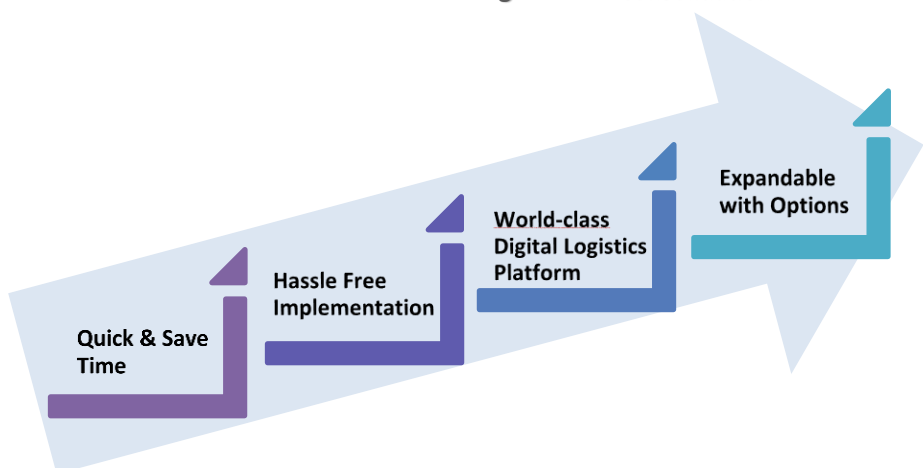

Contact us and sign up today

<http://www.oocllogistics.com>