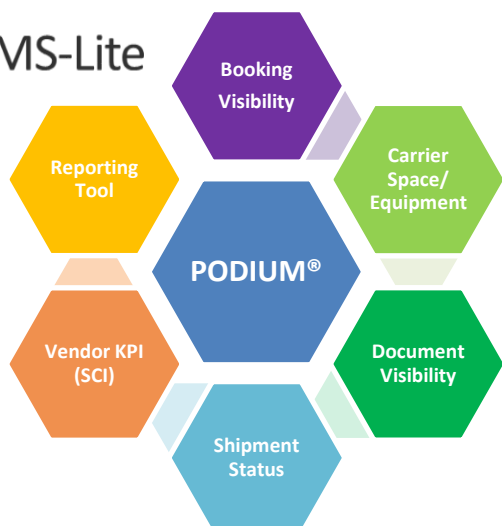

ISCMS-Lite

A Service Upgrade on Freight Forwarding

WHAT IS ISCMS-LITE?

ISCMS-Lite (International Supply Chain Management Service) combines our professional logistics teams at origins + a digital collaboration platform, PODIUM; designed for Small-to-Medium-sized-Enterprises to transform from basic freight forwarding services to advanced visibility and control over your supply chain. OOCL Logistics has industry know-how to redefine the supply chain and integrate into your process quickly and easily.

ISCMS-Lite