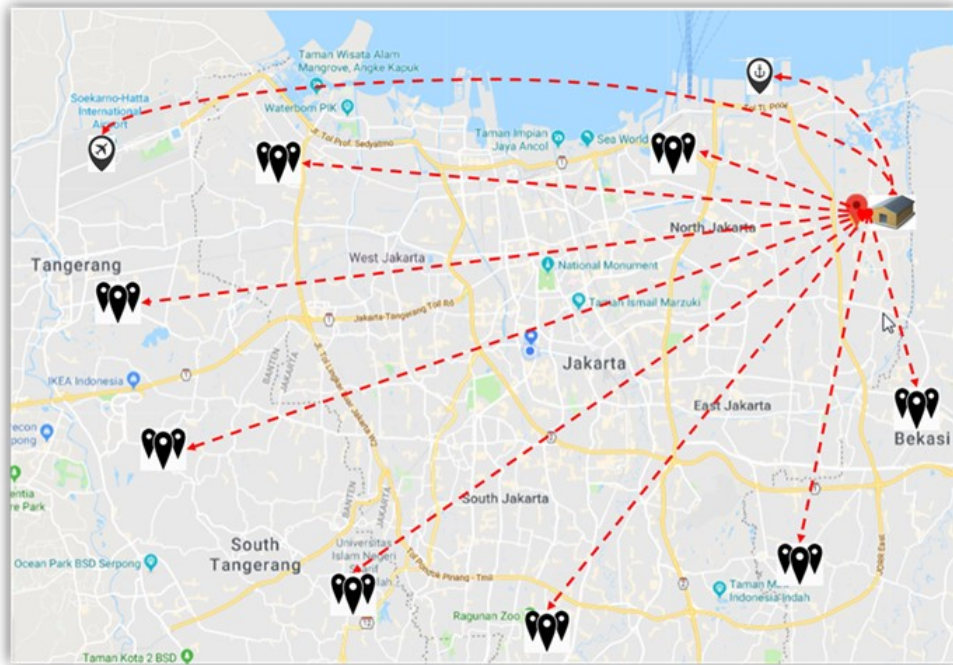

# Indonesia Warehouse

Optimize Your Distribution Needs

## LOCATION

The warehouse is located in Cakung, North of Jakarta, at the 8 kilometers from Tanjung Priok Sea Port, 2 - 3 hours distribution to surrounding Jakarta, close access to highway to optimize distribution between provinces.