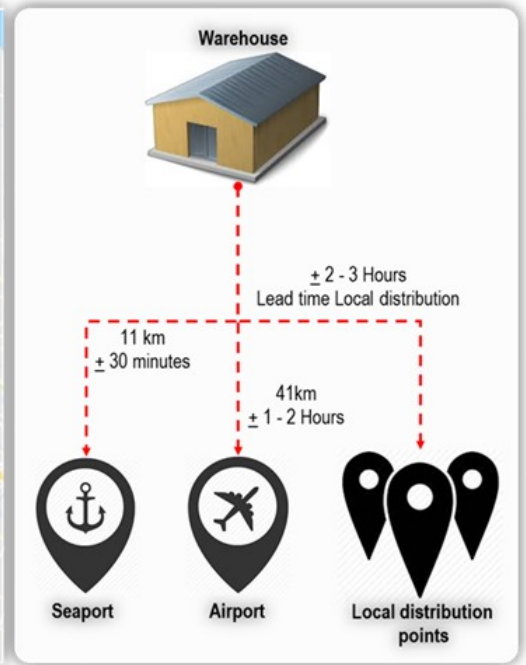

# Indonesia Warehouse

Optimize Your Distribution Needs

## LOCATION

The warehouse is located in Cakung, North of Jakarta, at the 8 kilometers from Tanjung Priok Sea Port, 2 - 3 hours distribution to surrounding Jakarta, close access to highway to optimize distribution between provinces.

## SPECIFICATION

Warehouse Area: 6,000 M<sup>2</sup>

Office Area: 72 M<sup>2</sup>

Floor Loads: K450 Tons

Dock Load: 8 loading bays with dock leveler

Height Clearance: 17.92 M