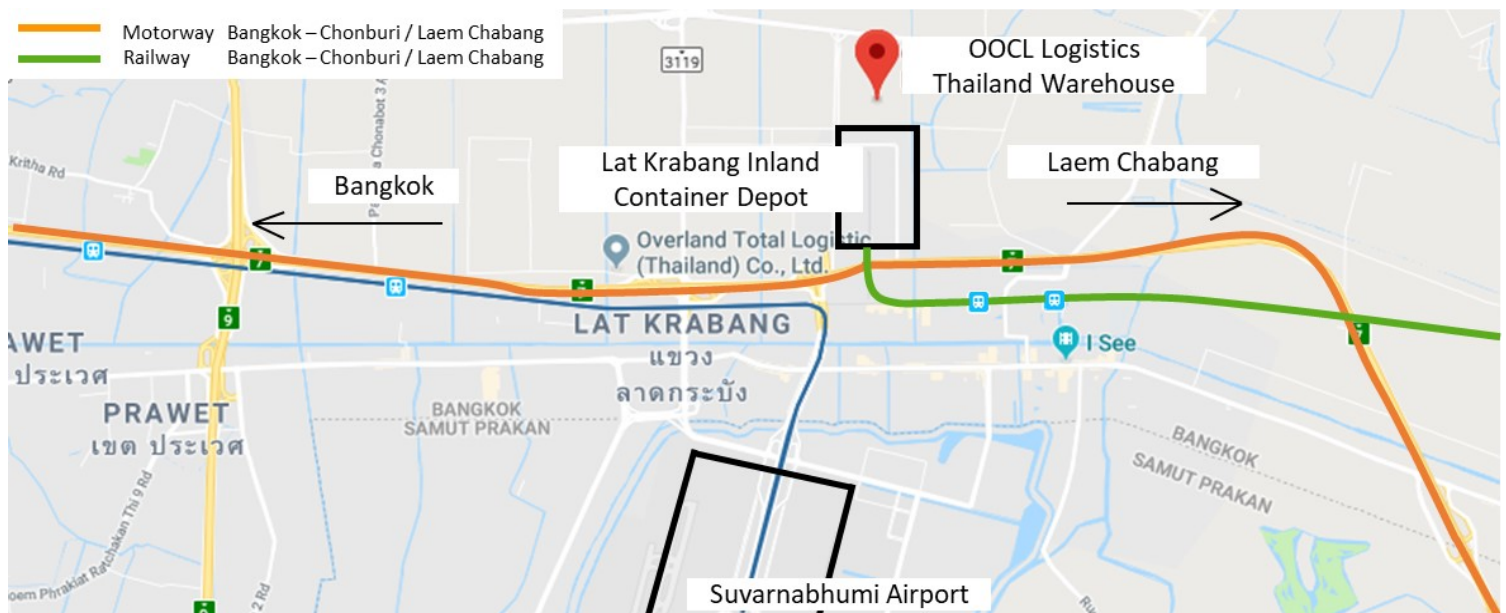

Thailand Warehouse

Optimize Your Distribution Needs

LOCATION

The warehouse is strategically located nearby Lat Krabang Inland Container Depot (ICD) and 30km to Bangkok on the main Chonburi Highway – with convenient access to Suvarnabhumi Airport and Laem Chabang Seaport.